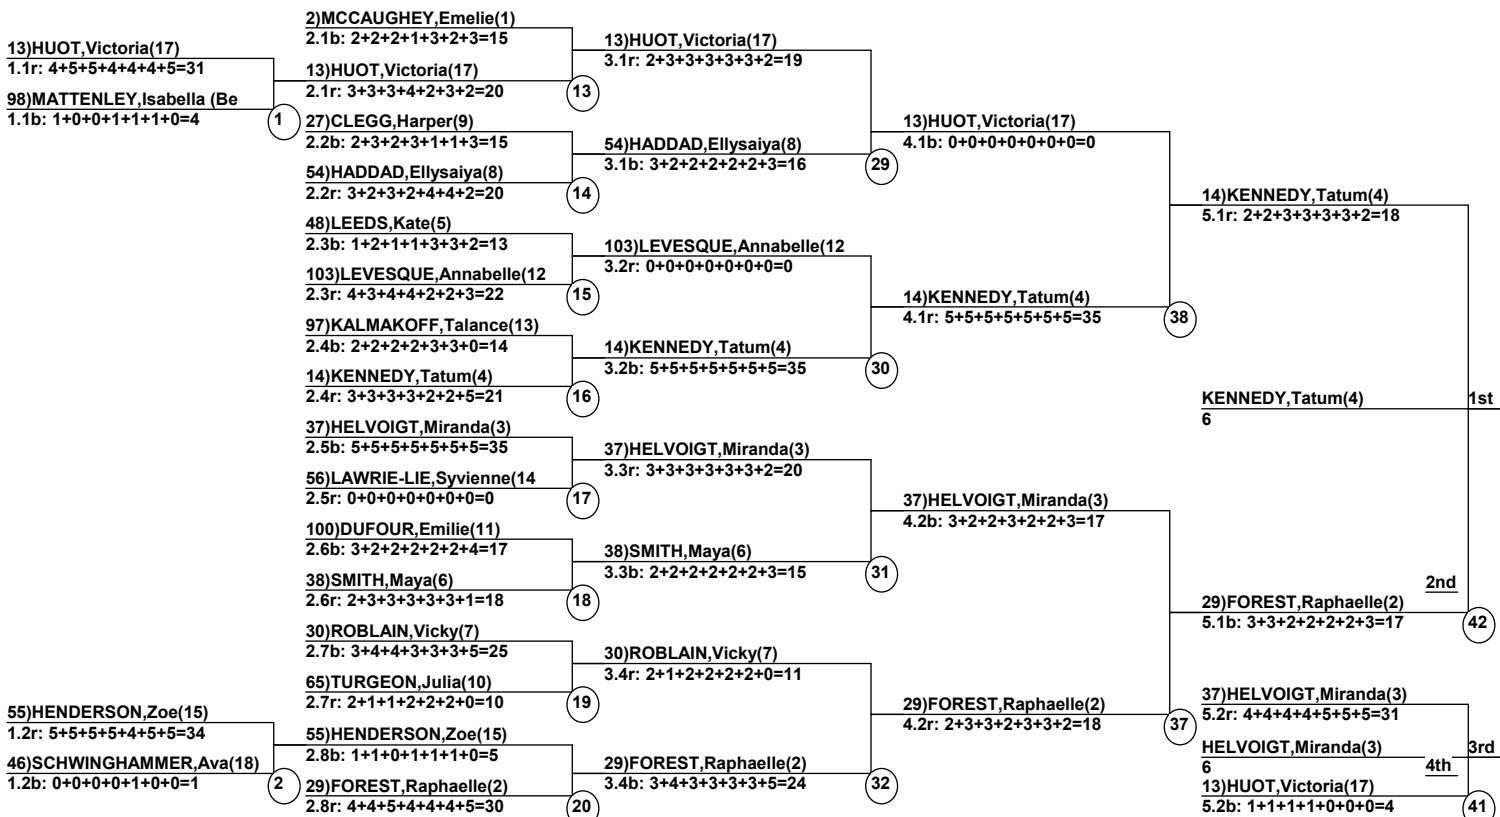

**U18 DUAL MOGUL RESULTS**

\_\_\_\_ Head Judge  
\_\_\_\_ Chief of Scoring  
\_\_\_\_ T.D.

U18 DUAL MOGUL RESULTS

Duals U18  
Female/Male  
Whistler BC

Event  
(By Duals U18 Run-order)  
2024 Canadian Junior

Date: Mar 24, 2024 (Sun)  
Time: 5:39 pm

Male

Female

U16 DUAL MOGUL RESULTS

\_\_\_\_ Head Judge  
\_\_\_\_ Chief of Scoring  
\_\_\_\_ T.D.

U16 DUAL MOGUL RESULTS

Duals U16  
Female/Male  
Whistler BC

Event  
(By Duals U16 Run-order)  
2024 Canadian Junior

Date: Mar 24, 2024 (Sun)  
Time: 5:39 pm

Female

Male

**U14 DUAL MOGUL RESULTS**

**TOTO TIDES**  
Head Judge: HINKEL, Wayne  
Chief of Comp: STEIN, Andy  
T.D.: HARTMAN, Sandra  
Chief of Scoring: LINTON, Valerie

Course: Gemini  
\_\_\_\_ Head Judge  
\_\_\_\_ Chief of Scoring  
\_\_\_\_ T.D.

U14 DUAL MOGUL RESULTS

Duals U14 Event Date: Mar 24, 2024 (Sun)  
Female/Male (By Duals U14 Run-order) Time: 5:38 pm  
Whistler BC 2024 Canadian Junior