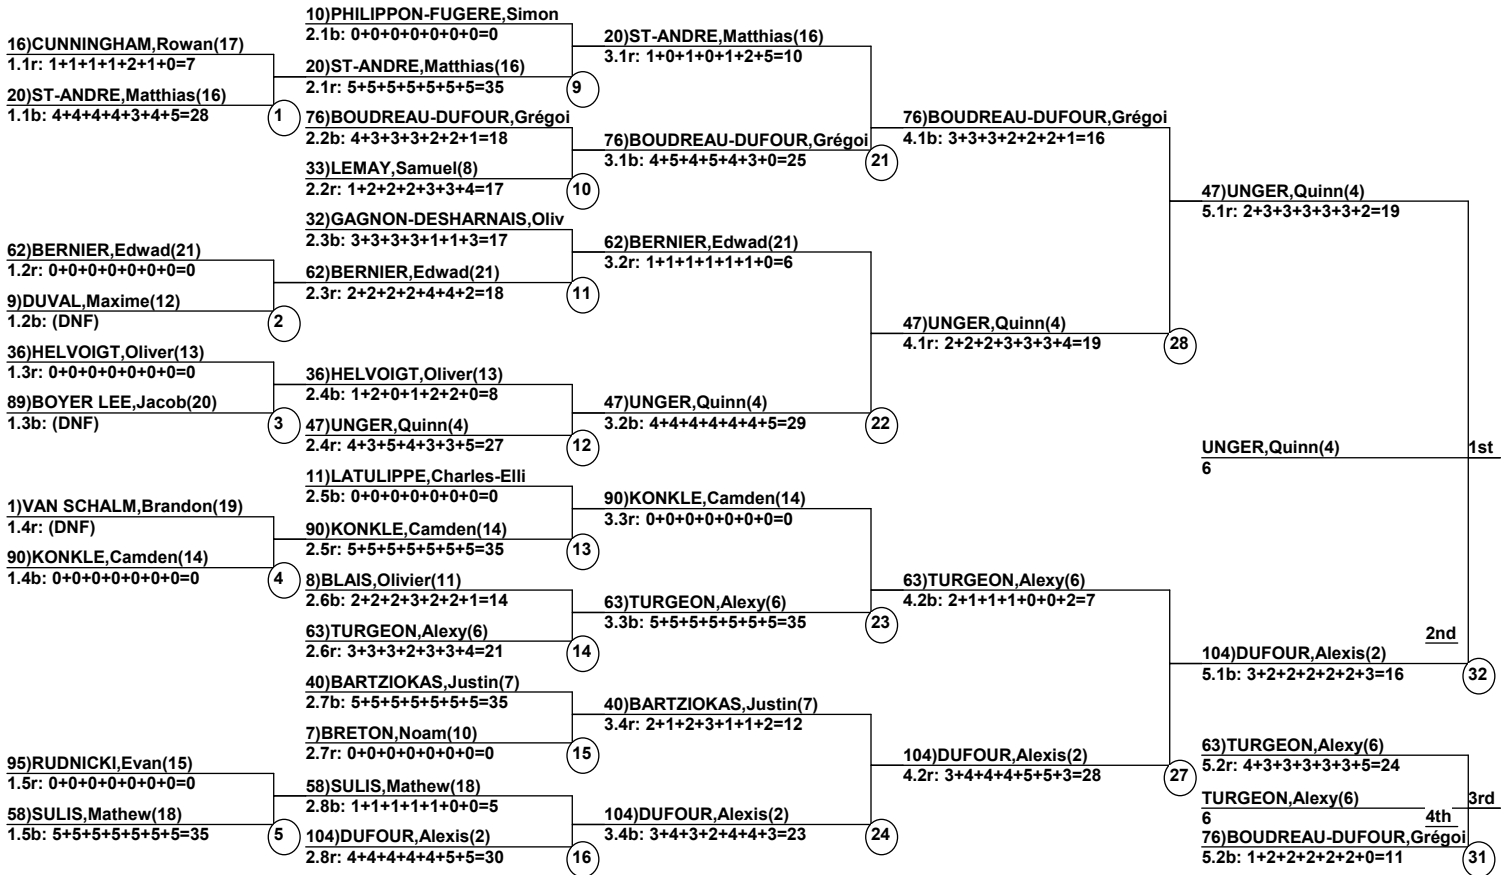

**U18 DUAL MOGUL RESULTS**

\_\_\_\_ Head Judge  
\_\_\_\_ Chief of Scoring  
\_\_\_\_ T.D.

U18 DUAL MOGUL RESULTS

Duals U18  
Female/Male  
Whistler BC

Event  
(By Duals U18 Run-order)  
2024 Canadian Junior

Date: Mar 24, 2024 (Sun)  
Time: 5:39 pm

Male

Female

U16 DUAL MOGUL RESULTS

\_\_\_\_ Head Judge  
\_\_\_\_ Chief of Scoring  
\_\_\_\_ T.D.

U16 DUAL MOGUL RESULTS

Duals U16  
Female/Male  
Whistler BC

Event  
(By Duals U16 Run-order)  
2024 Canadian Junior