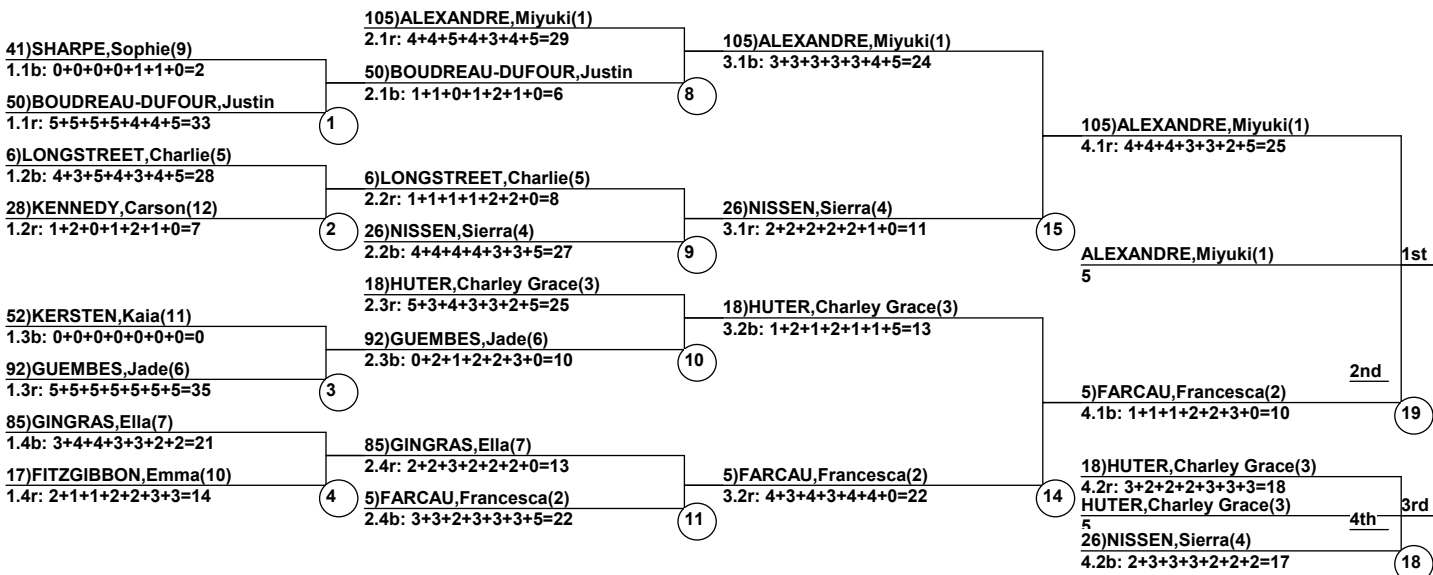

Date: Mar 24, 2024 (Sun)  
Time: 5:39 pm

Male

Female

U16 DUAL MOGUL RESULTS

\_\_\_\_ Head Judge  
\_\_\_\_ Chief of Scoring  
\_\_\_\_ T.D.

U16 DUAL MOGUL RESULTS

Duals U16  
Female/Male  
Whistler BC

Event  
(By Duals U16 Run-order)  
2024 Canadian Junior

Date: Mar 24, 2024 (Sun)  
Time: 5:39 pm

Female

Male

**U14 DUAL MOGUL RESULTS**

**TOTO TIDES**  
Head Judge: HINKEL, Wayne  
Chief of Comp: STEIN, Andy  
T.D.: HARTMAN, Sandra  
Chief of Scoring: LINTON, Valerie

Course: Gemini  
\_\_\_\_ Head Judge  
\_\_\_\_ Chief of Scoring  
\_\_\_\_ T.D.

U14 DUAL MOGUL RESULTS

Duals U14 Event Date: Mar 24, 2024 (Sun)  
Female/Male (By Duals U14 Run-order) Time: 5:38 pm  
Whistler BC 2024 Canadian Junior

**Female**

**Male**