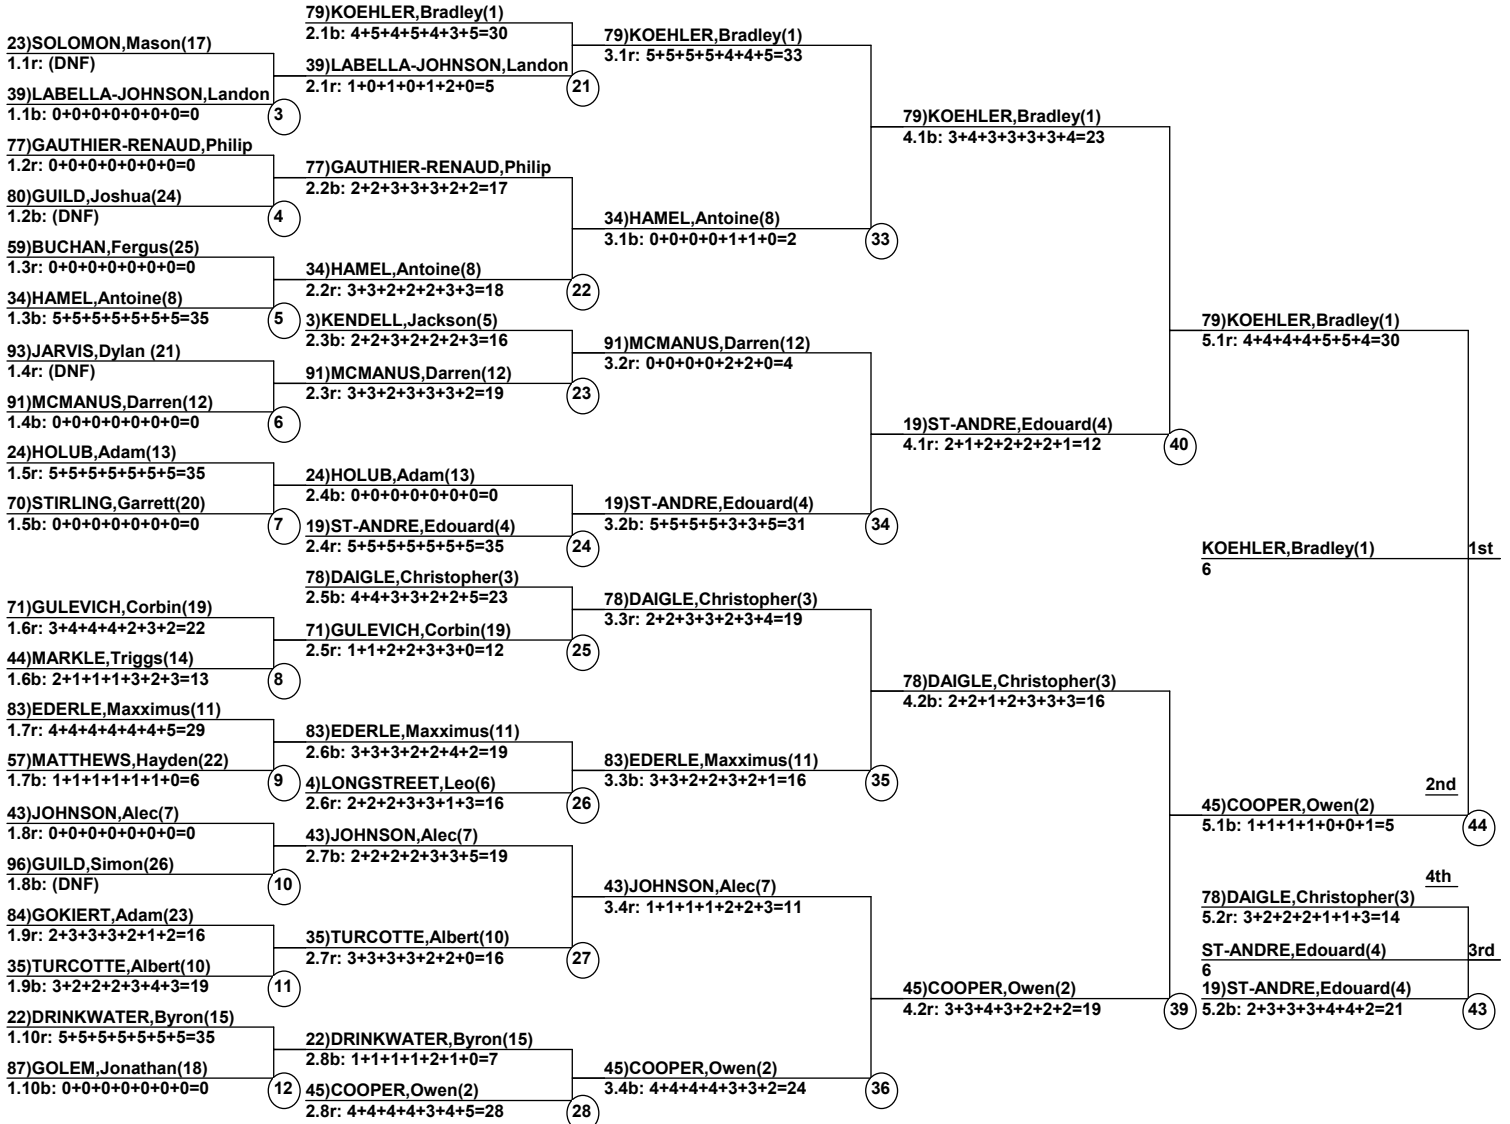

Date: Mar 24, 2024 (Sun)  
Time: 5:39 pm

Male

Female

U16 DUAL MOGUL RESULTS

\_\_\_\_ Head Judge  
\_\_\_\_ Chief of Scoring  
\_\_\_\_ T.D.

U16 DUAL MOGUL RESULTS

Duals U16  
Female/Male  
Whistler BC

Event  
(By Duals U16 Run-order)  
2024 Canadian Junior

Date: Mar 24, 2024 (Sun)  
Time: 5:39 pm

Female

Male

**U14 DUAL MOGUL RESULTS**

**TOTO TIDES**  
Head Judge: HINKEL, Wayne  
Chief of Comp: STEIN, Andy  
T.D.: HARTMAN, Sandra  
Chief of Scoring: LINTON, Valerie

Course: Gemini  
\_\_\_\_ Head Judge  
\_\_\_\_ Chief of Scoring  
\_\_\_\_ T.D.

U14 DUAL MOGUL RESULTS

Duals U14 Event Date: Mar 24, 2024 (Sun)  
Female/Male (By Duals U14 Run-order) Time: 5:38 pm  
Whistler BC 2024 Canadian Junior