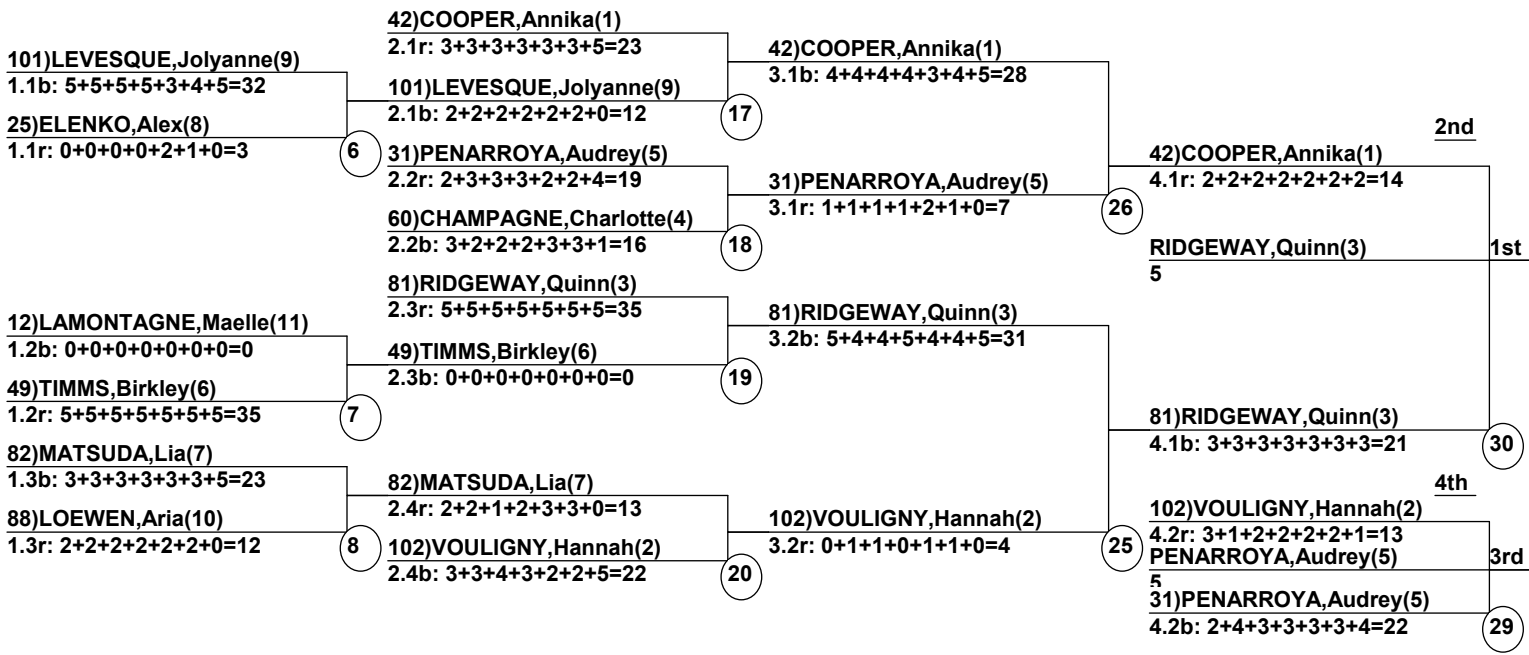

**U18 DUAL MOGUL RESULTS**

\_\_\_\_ Head Judge  
\_\_\_\_ Chief of Scoring  
\_\_\_\_ T.D.

U18 DUAL MOGUL RESULTS

Duals U18  
Female/Male  
Whistler BC

Event  
(By Duals U18 Run-order)  
2024 Canadian Junior

Date: Mar 24, 2024 (Sun)  
Time: 5:39 pm

Male

Female

U16 DUAL MOGUL RESULTS

\_\_\_\_ Head Judge  
\_\_\_\_ Chief of Scoring  
\_\_\_\_ T.D.

U16 DUAL MOGUL RESULTS

Duals U16  
Female/Male  
Whistler BC

Event  
(By Duals U16 Run-order)  
2024 Canadian Junior