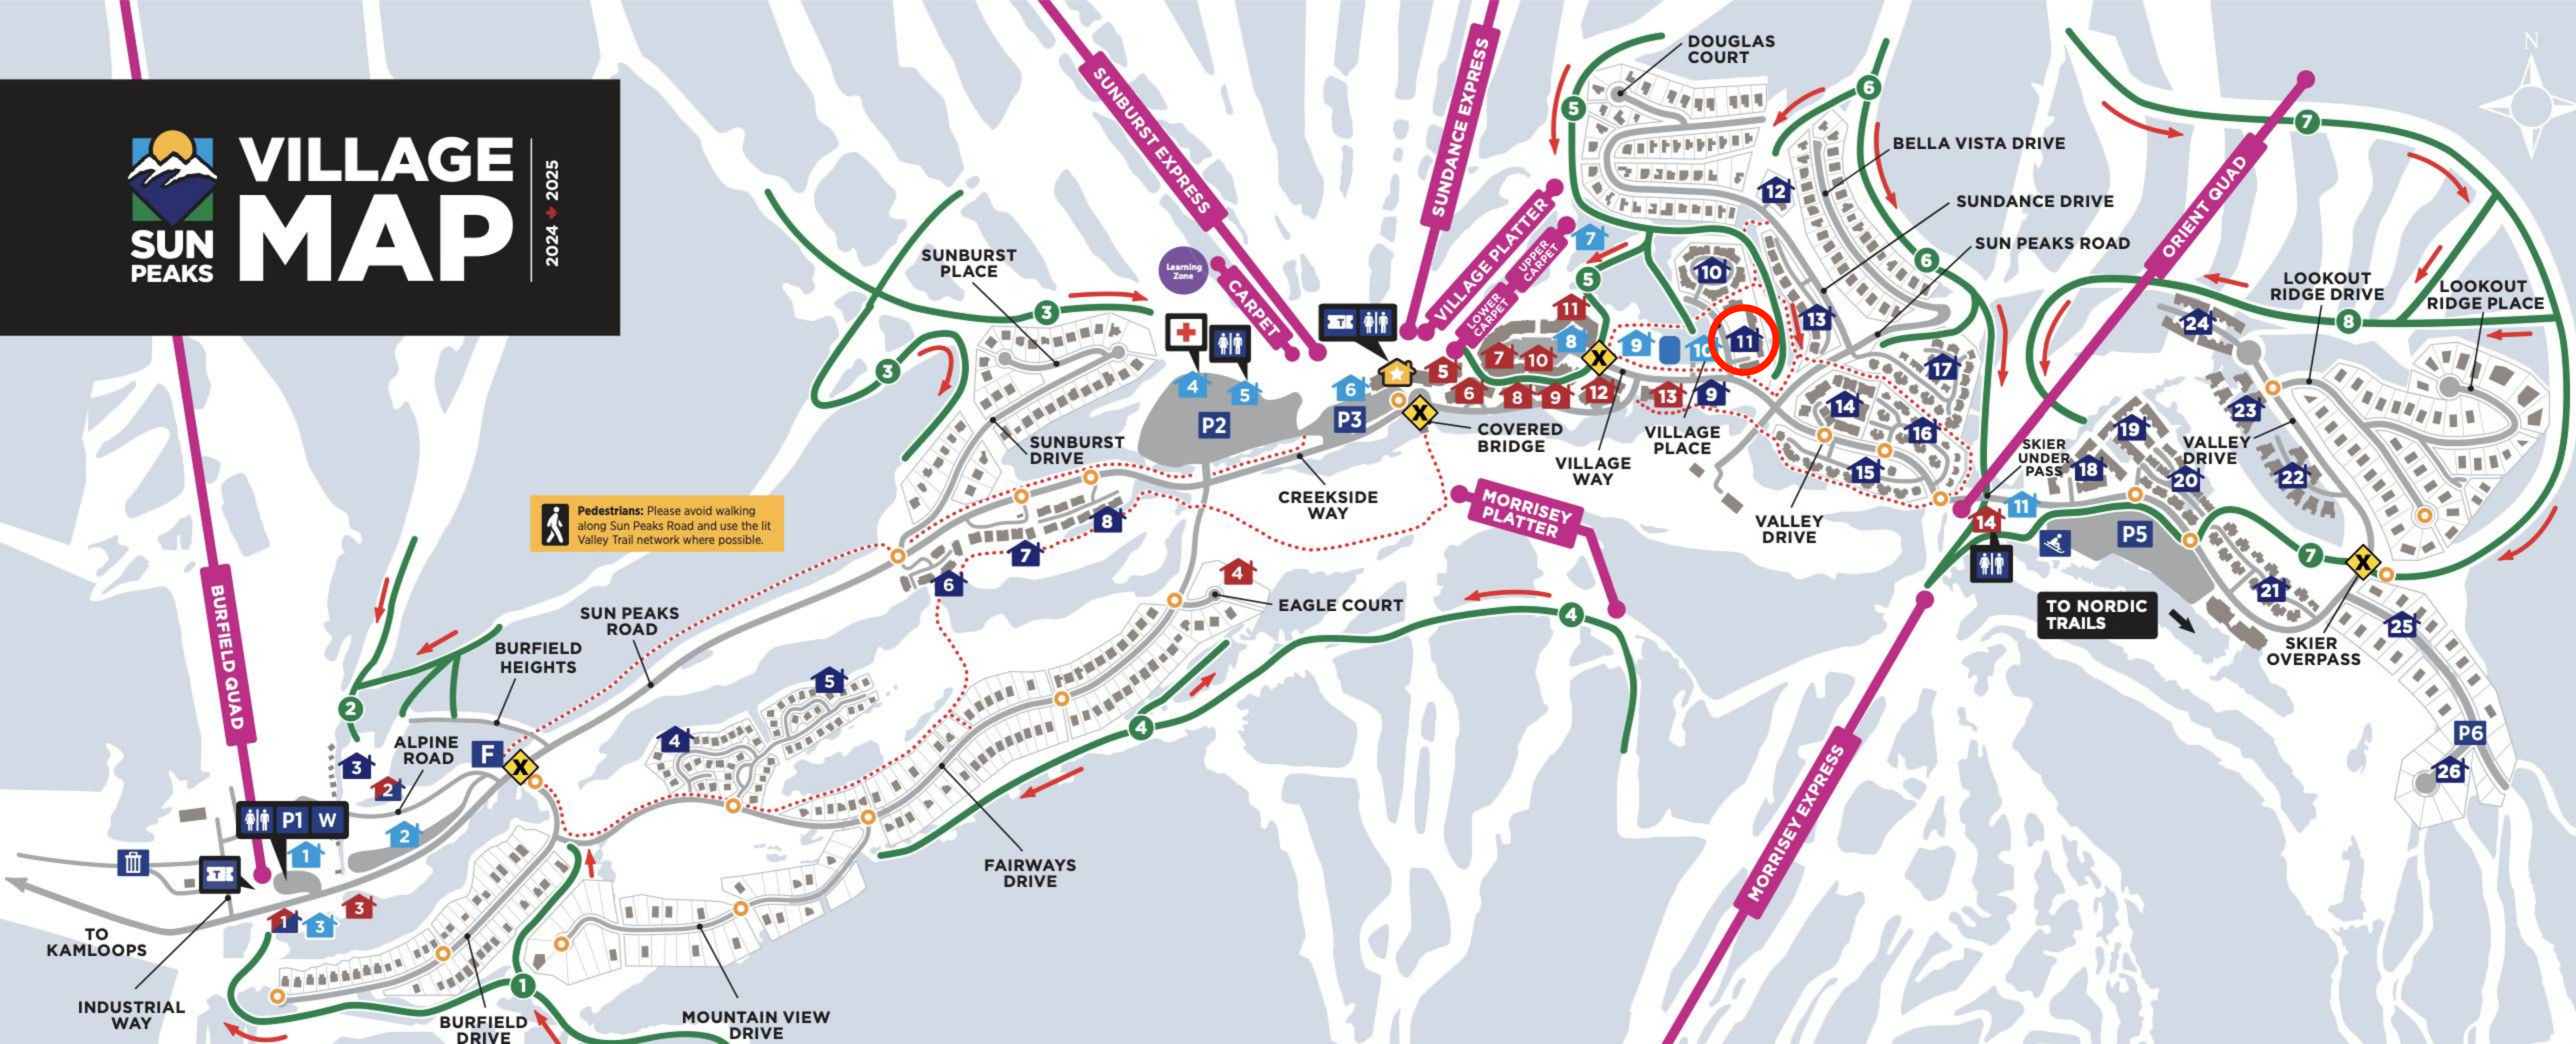

VILLAGE MAP

2024 + 2025

Pedestrians: Please avoid walking along Sun Peaks Road and use the lit Valley Trail network where possible.

TO KAMLOOPS

TO NORDIC TRAILS

INDUSTRIAL WAY

BURFIELD DRIVE

MOUNTAIN VIEW DRIVE

FAIRWAYS DRIVE

EAGLE COURT

SUN PEAKS ROAD

ALPINE ROAD

BURFIELD HEIGHTS

SUNBURST PLACE

SUNBURST DRIVE

CREEKSIDE WAY

MORRISEY PLATTER

VILLAGE WAY

VILLAGE PLACE

VALLEY DRIVE

SKIER UNDERPASS

VALLEY DRIVE

SKIER OVERPASS

LOOKOUT RIDGE DRIVE

LOOKOUT RIDGE PLACE

SUNDANCE DRIVE

BELLA VISTA DRIVE

DOUGLAS COURT

SUNBURST EXPRESS
CARPET

SUNDANCE EXPRESS
VILLAGE PLATTER
LOWER CARPET
UPPER CARPET

ORIENT QUAD

MORRISEY EXPRESS