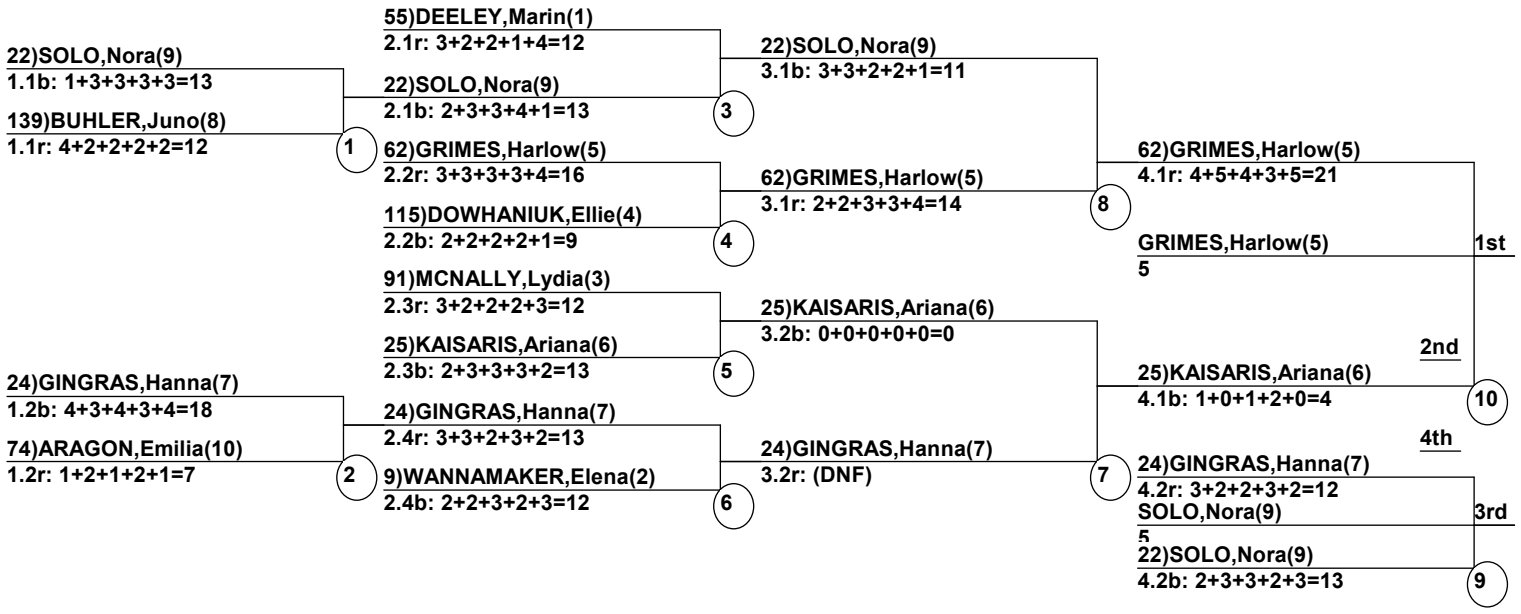

Timber Tour #2 - Panorama, BC 2026

Panorama Mountain Resort
Feb 22, 2026 (Sun)

TT DUAL MOGULS F14 RESULTS BRACKETS

Head Judge: HENITIUK, Jay
Chief of Comp: SCOTT, Mark
T.D.: NIXON, Troy
Chief of Scoring: THOMPSON, Caroline
Judge 1: STEIN, Ahren
Judge 2: DOHERTY, Laura
Judge 3: WASSING, Joelle
Judge 4: ROACH, Lucas
Judge 5: POOL, Andrew

Course: Rollercoaster
Length: 236 m
Width: 25 m
Pitch: 24 deg

Head Judge

Chief of Scoring

T.D.

TT DUAL MOGULS F14 RESULTS BRACKETS

DM F14 Event Date: Feb 22, 2026 (Sun)
Female (By DM F14 Run-order) Time: 12:50 pm
Panorama Mountain Re Timber Tour #2 - Pan

Female

Timber Tour #2 - Panorama, BC 2026

Panorama Mountain Resort

Feb 22, 2026 (Sun)

TT DUAL MOGULS F16 RESULTS BRACKETS

Head Judge: HENITIUK, Jay
 Chief of Comp: SCOTT, Mark
 T.D.: NIXON, Troy
 Chief of Scoring: THOMPSON, Caroline
 Judge 1: STEIN, Ahren
 Judge 2: DOHERTY, Laura
 Judge 3: WASSING, Joelle
 Judge 4: ROACH, Lucas
 Judge 5: POOL, Andrew

Course: Rollercoaster
 Length: 236 m
 Width: 25 m
 Pitch: 24 deg

____ Head Judge
 ____ Chief of Scoring
 ____ T.D.

TT DUAL MOGULS F16 RESULTS BRACKETS

 DM F16 Event Date: Feb 22, 2026 (Sun)
 Female (By DM F16 Run-order) Time: 12:50 pm
 Panorama Mountain Re Timber Tour #2 - Pan